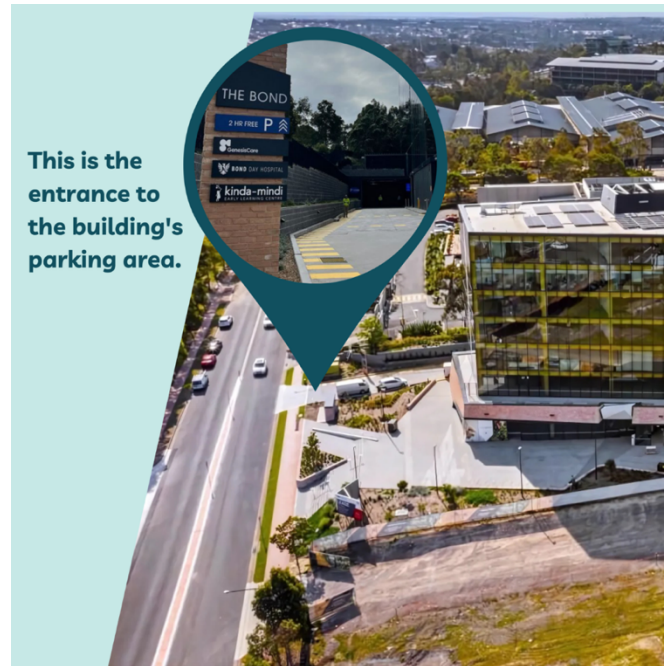

LOCATION AND PARKING GUIDE

The Bond, Level 3, Suite 3.14 & 3.15, 8 Elizabeth Macarthur Drive, Bella Vista NSW 2153. To find us click [this link](#) & [Elizabeth Macarthur Drive Bella Vista NSW 2153](#)

Public Transport: To travel from **Norwest Metro Station** (Brookhollow Avenue Exit), take either the **715 or 664 bus** services to bring you to the Elizabeth Macarthur Drive before Norbrik Drive bus stop right in front of The Bond building.

2 HOURS FREE PARKING

All visitors, press ENTER to begin and then TAP your credit/debit card to enter parking on Ground or B1 level. Tap the same card to EXIT.

Use the lifts either at the Foyer or B1 Parking level to reach Level 3 and turn right to enter the first office on your left.

Press for help.

Note: You won't be charged for under 2 hours parking.